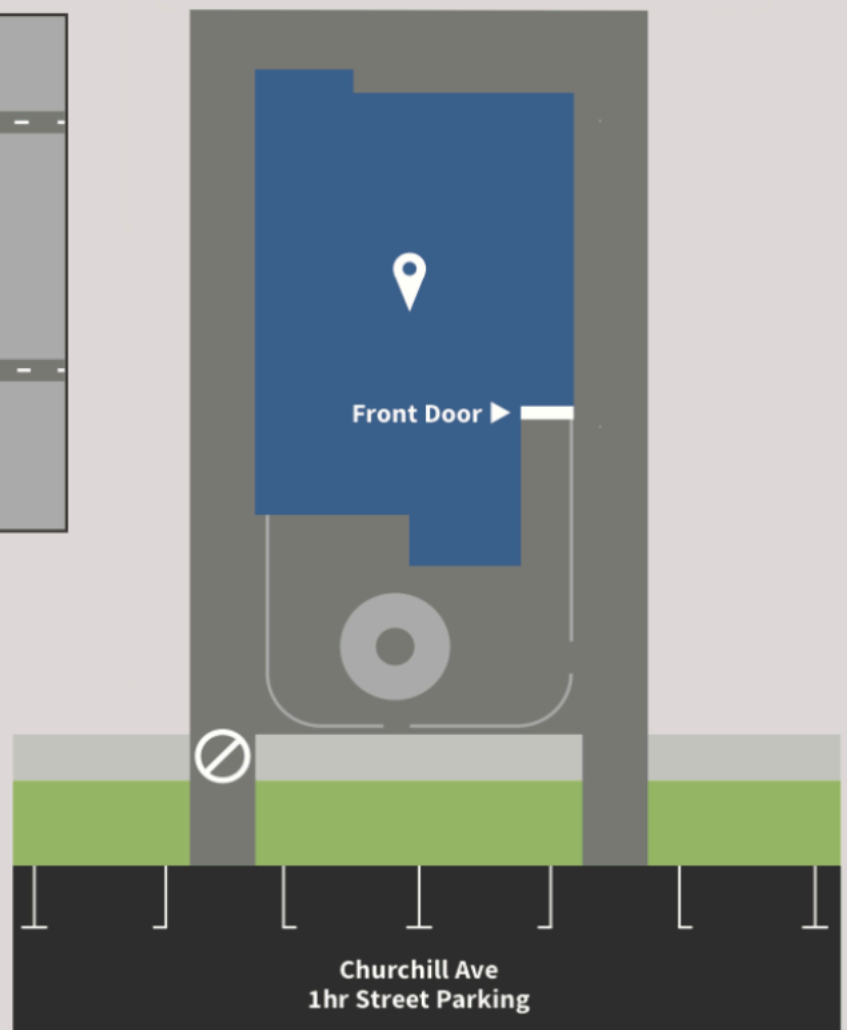

How to get to the new rooms

Patient Parking Options

Churchill Avenue

Free 1 hour street parking is available on Churchill Avenue.

Free 2 hour parking on Olive Street.

There are also two public car park areas on the corner of Churchill Avenue and Olive Streets.

Public Transport Options

Bus From city plus 6-minute walk (400m)

Catch Bus 25 from St Georges Terrace.

Exit Stop 10098 (Corner Kings Park Road and Thomas Street).

Walk west along Bagot Road, turn right into Coghlan Street, then left into Churchill Avenue. Surgery is on your right.